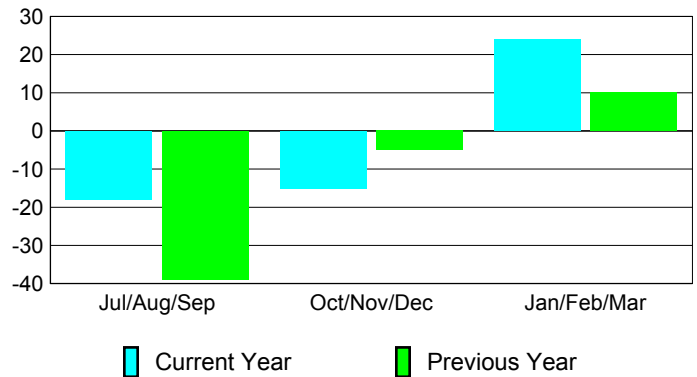

Gender Comparison 2009-2010

Male

Female