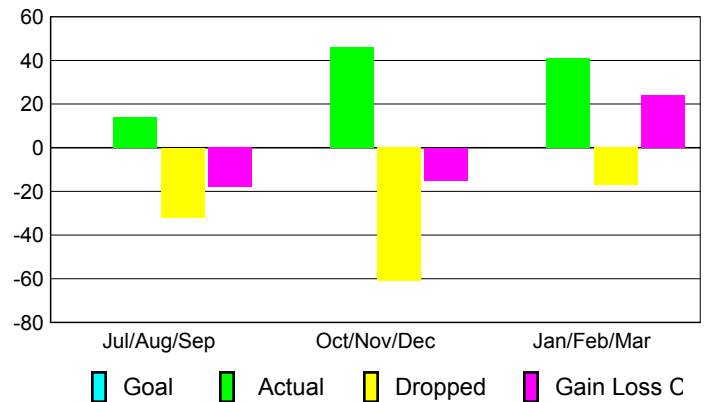

### YTD Status Quo Clubs 2009-2010

Status Quo Clubs Compared to Status Quo Members

## MEMBERSHIP

**Membership Results**  
2009-2010

**Membership**  
2008-2009

Month	Net Memb Goal	Actual New Memb	Actual Dropped Memb	Gain/Loss of Memb	Gain/Loss of Memb
Jul/Aug/Sep	0	14	-32	-18	-39
Oct/Nov/Dec	0	46	-61	-15	-5
Jan/Feb/Mar	0	41	-17	24	10
<b>Totals</b>	<b>0</b>	<b>101</b>	<b>-110</b>	<b>-9</b>	<b>-34</b>

### Membership Results 2009-2010

Goal, New, Dropped, Gain/Loss

### Comparison of Membership Gain/Loss

Current Year Compared to the Previous Year